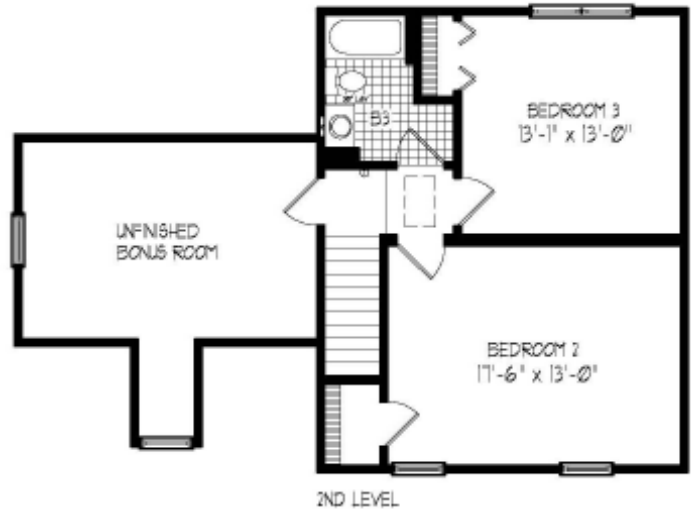

The Rockwell

1958 Square Feet
 3 Bedrooms +
 Finished Bonus Room
 2.5 Bathrooms

ELEV A

ELEV B

828.274.4699
 info@draliving.com
 www.draliving.com