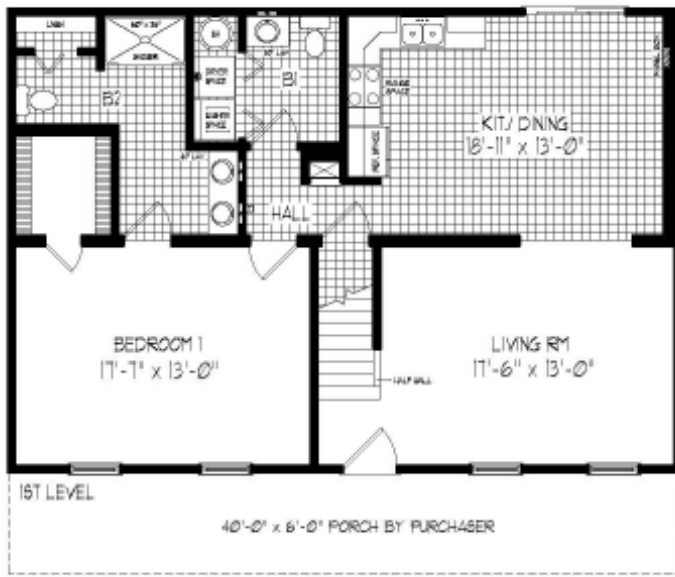

The Rockwell

1958 Square Feet
 3 Bedrooms +
 Finished Bonus Room
 2.5 Bathrooms

ELEV A

ELEV B

828.274.4699
 info@draliving.com
 www.draliving.com